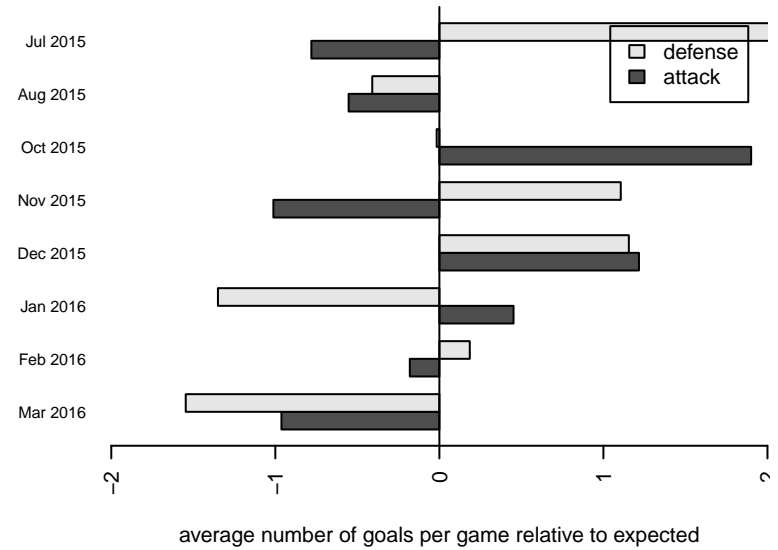

Performance relative to 13 month average