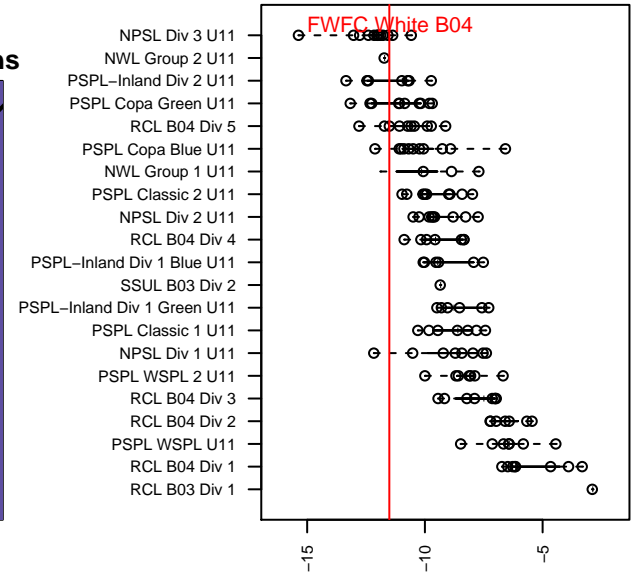

**attack and defense rating
relative to others at age
and all opponents in last 13 months**