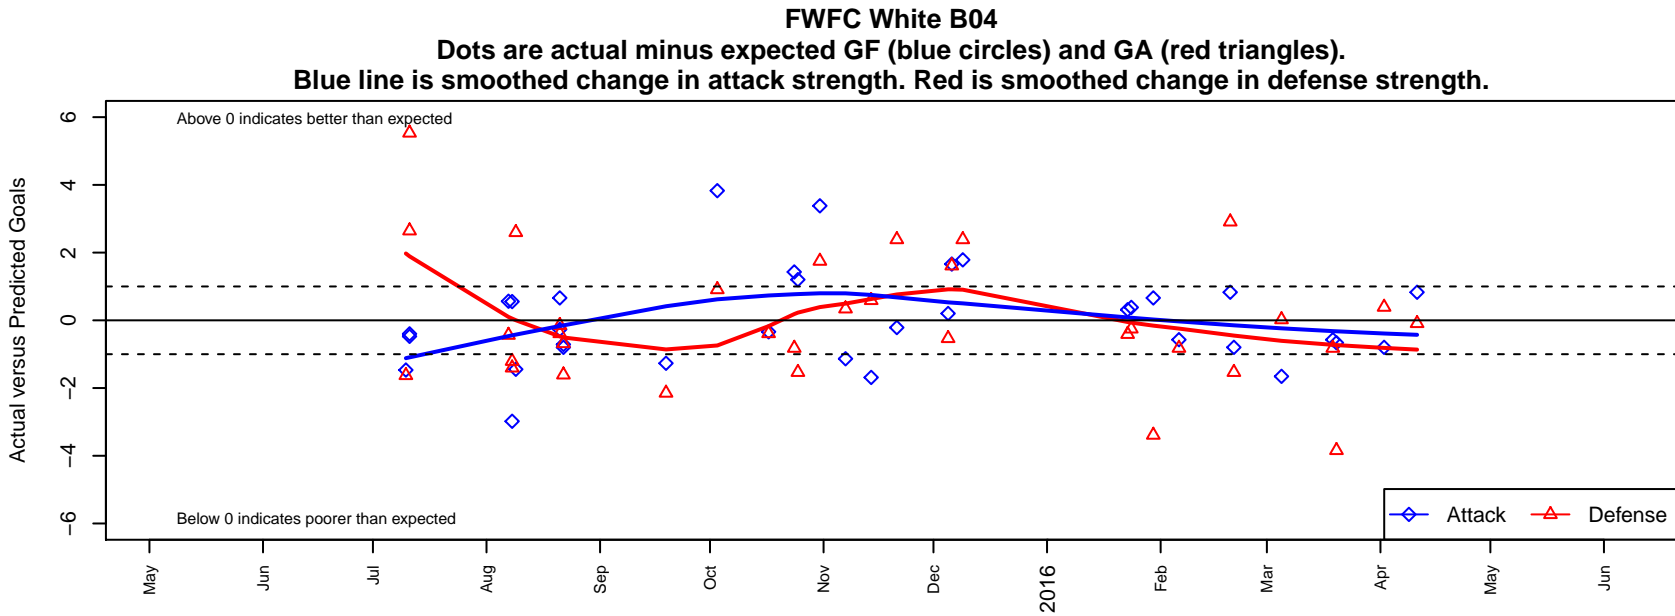

**attack and defense variance (black dot)
relative to other teams
and top 10 in region**

**attack and defense rating
relative to others at age
and all opponents in last 13 months**

FWFC White B04

Federal Way FC
Federal Way, WA
B04 total strength=99
attack=0.14 defense=0.06
fall league = RCL B04 Div 5
spr league = Win RCL B04 Div 5

alt names used:
FWFC B04 White
FWFC B04 White (B)
FWFC B04 WHITE (WA)
FWFC B04 White
FWFC B04 White (B)
FWFC B04 White (B)

Venues played:
2015 Seattle United Cup BU11
2015 Blast Off BU11 C
2015 REDAPT Cup Silver 9v9 U11
2015 RCL B04 Div 5
2015 Win RCL B04 Div 5
2015 WYS Presidents Cup B04 Division 3