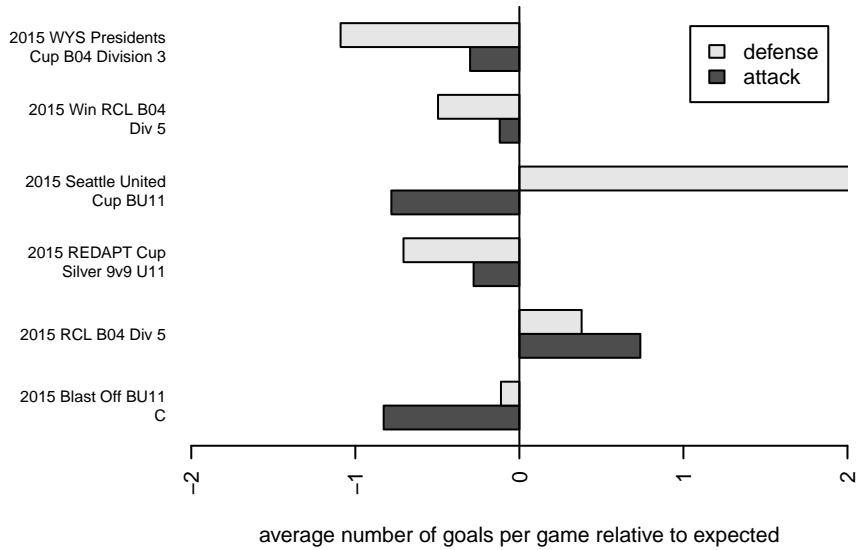

Performance relative to 13 month average